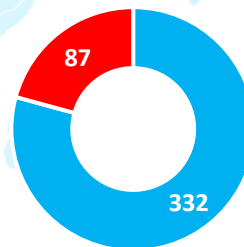

Population and participation

* Bachelor's degrees (Official and UIC Barcelona-specific), Postgraduate degrees (Official, UIC Barcelona-specific master's and doctoral degrees)

02

DEMOGRAPHY

Gender, Age and Nationality

Demography

Students surveyed, 2021-2022 Academic year graduates

Gender

- Man
- Woman

Age

- From 21 to 25 years
- From 26 to 30 years
- More than 30 years

Nationality

- National
- International

03

EMPLOYMENT STATUS

Analysis of results

Employment Status

Students surveyed, 2021-22 academic year graduates

- **87,35 %** of the students graduating in 2021-22 academic year from **UIC Barcelona** are currently working.