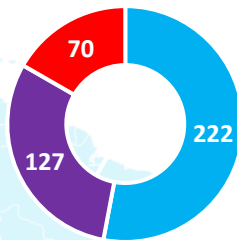

Population and participation

* Bachelor's degrees (Official and UIC Barcelona-specific), Postgraduate degrees (Official, UIC Barcelona-specific master's and doctoral degrees)

02

DEMOGRAPHY

Gender, Age and Nationality

Demography

Students surveyed, 2021-2022 Academic year graduates

Gender

- Man
- Woman

Age

- From 21 to 25 years
- From 26 to 30 years
- More than 30 years

Nationality

- National
- International

03

EMPLOYMENT STATUS

Analysis of results

Employment Status

Students surveyed, 2021-22 academic year graduates

- **87,35 %** of the students graduating in 2021-22 academic year from **UIC Barcelona** are currently working.