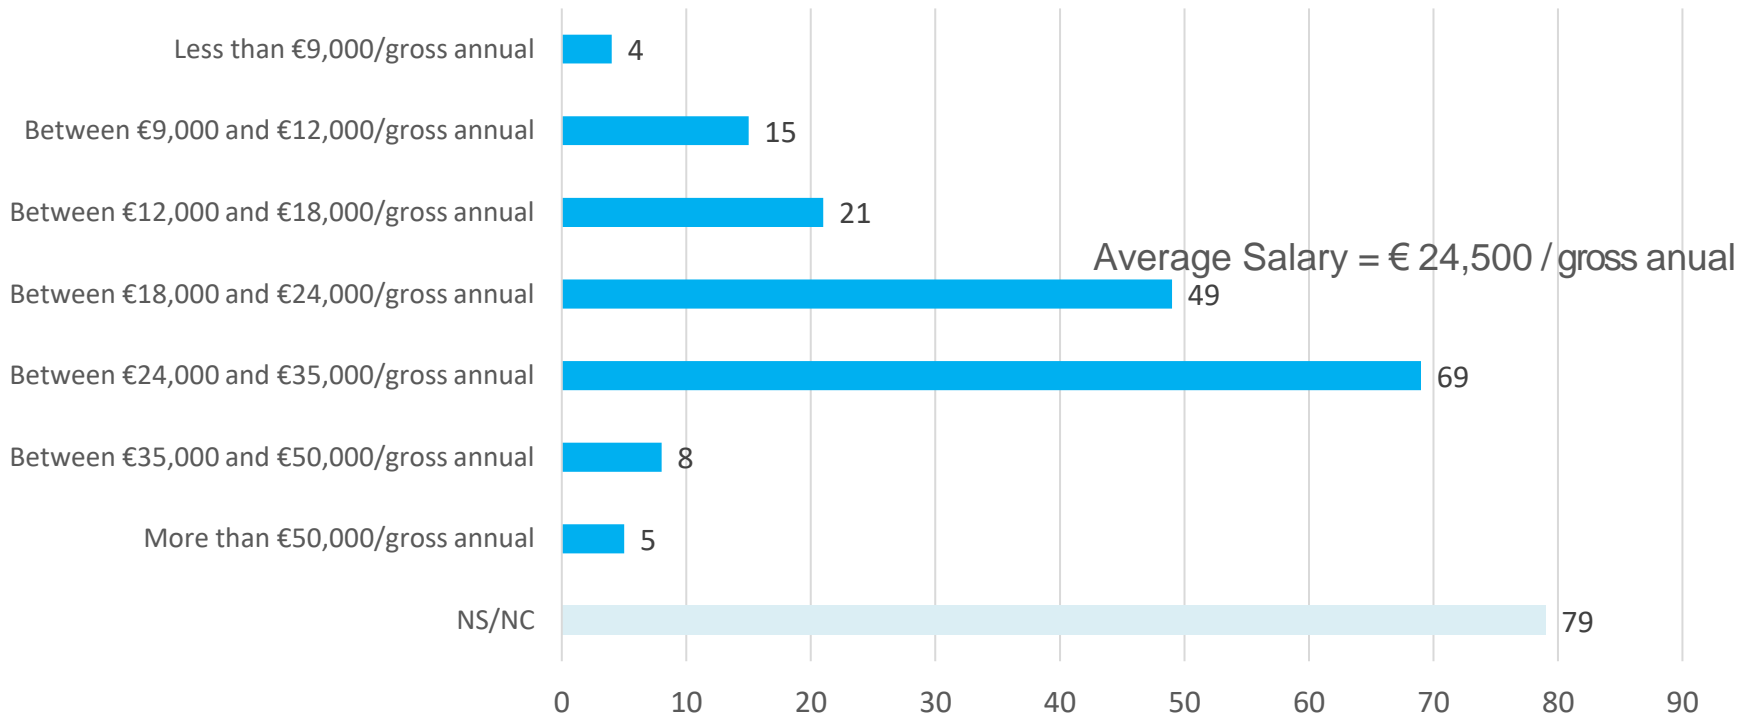

Average Salary

Bachelor's degree students surveyed, 2021-22 academic year graduates

* Bachelor's Degrees (Official and UIC Barcelona specific)