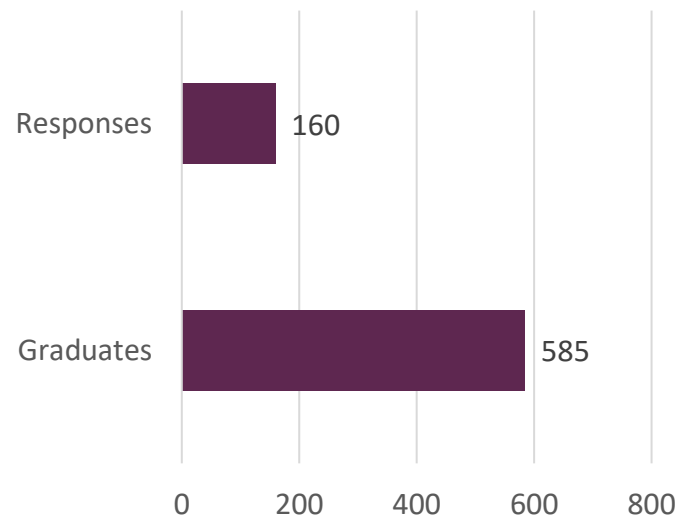

Population and participation

Students graduating master's degrees in the 2021-2022 academic year

TOTAL

	2021-2022
Graduates	585
Responses	160
Participación %	27,35%

- A total of **160** students who completed their master's degree studies in the **2021-2022** academic year responded. Participation was approximately **27%** of the total number of students graduating a master's degree.*

Population and participation

* Master's degree (Official and UIC Barcelona-specific)