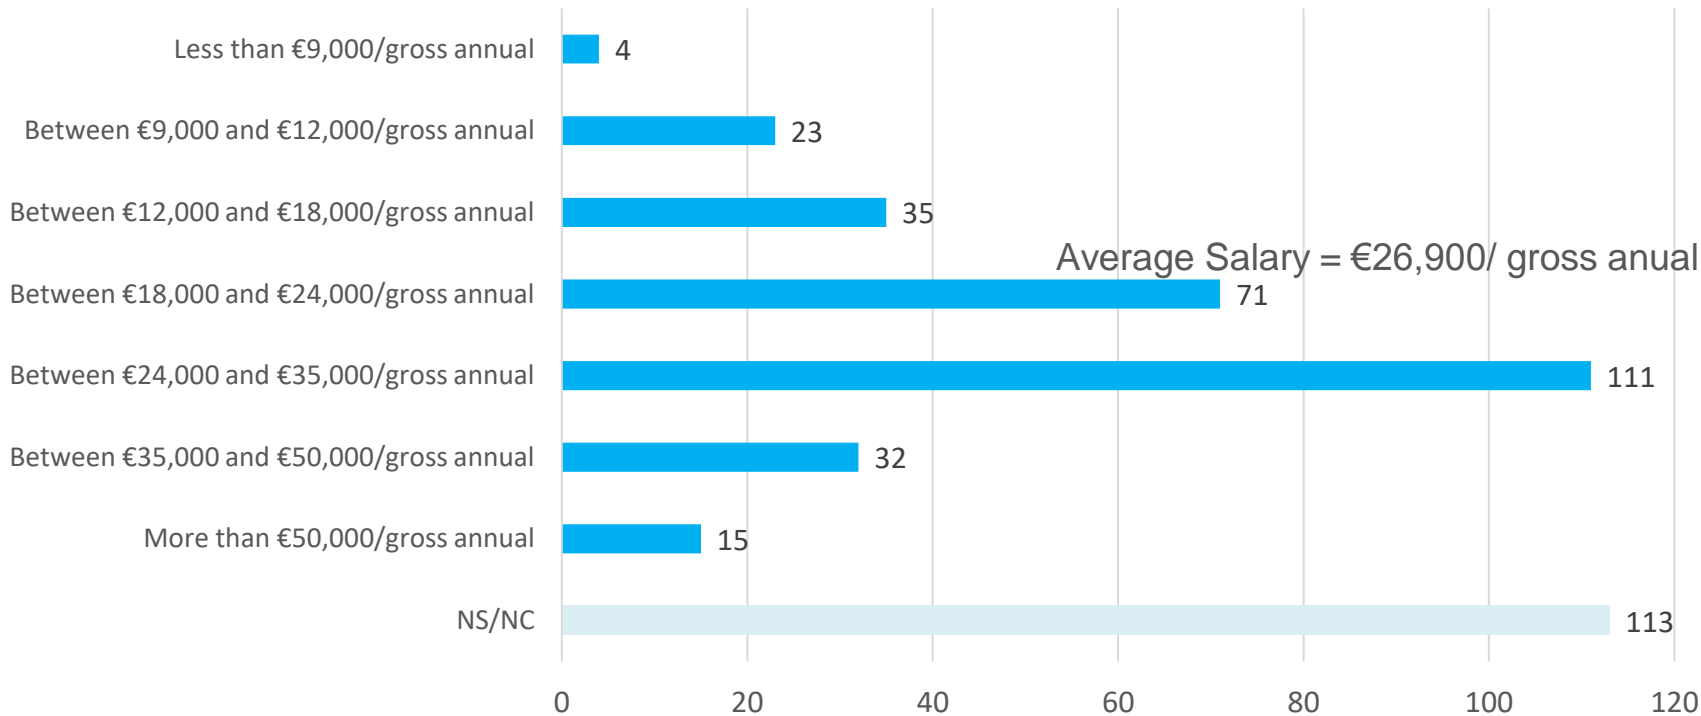

03

EMPLOYMENT STATUS

Analysis of results

Employment Status

Students surveyed, 2021-22 academic year graduates

- **87,35 %** of the students graduating in 2021-22 academic year from **UIC Barcelona** are currently working.

04

AVERAGE SALARY

Analysis of results

Average Salary

Students surveyed, 2021-22 academic year graduates

* Bachelor's degrees (Official and UIC Barcelona-specific), Postgraduate degrees (Official, UIC Barcelona-specific master's and doctoral degrees)