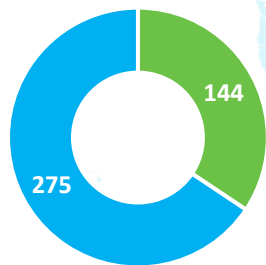

Population and participation

Students graduating in the 2022-2023 academic year

TOTAL

	2021-22
Graduates	1412
Responses	419
Participation %	29,67%

- A total of 508 students who completed their studies in the academic year **2021-22** responded. Participation was approximately **30%** of the total number of students graduating bachelor's and postgraduate degrees.*

Population and participation

* Bachelor's degrees (Official and UIC Barcelona-specific), Postgraduate degrees (Official, UIC Barcelona-specific master's and doctoral degrees)

02

DEMOGRAPHY

Gender, Age and Nationality

Demography

Students surveyed, 2021-2022 Academic year graduates

Gender

- Man
- Woman

Age

- From 21 to 25 years
- From 26 to 30 years
- More than 30 years

Nationality

- National
- International