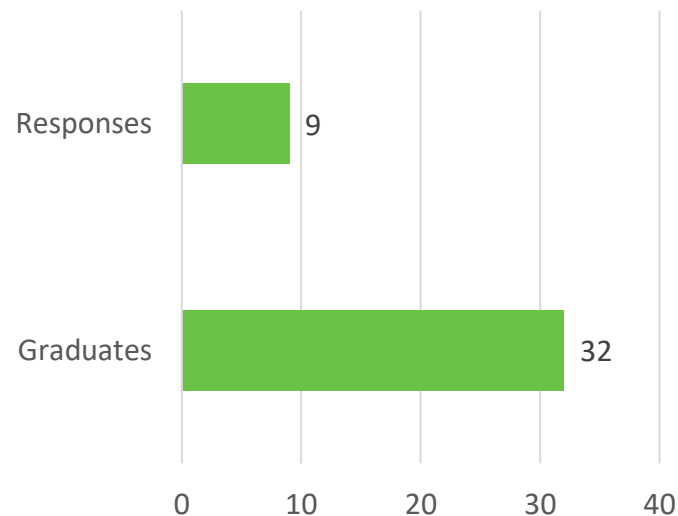

Population and participation

Students graduating master's degrees in the 2021-22 academic year

TOTAL

	2021-2022
Graduates	32
Responses	9
Participation	28 %

- A total of **9** students who completed their doctoral degrees's in the **2021-22** academic year responded. Participation was approximately **28%** of the total number of students graduating a doctoral degree.*

Population and participation