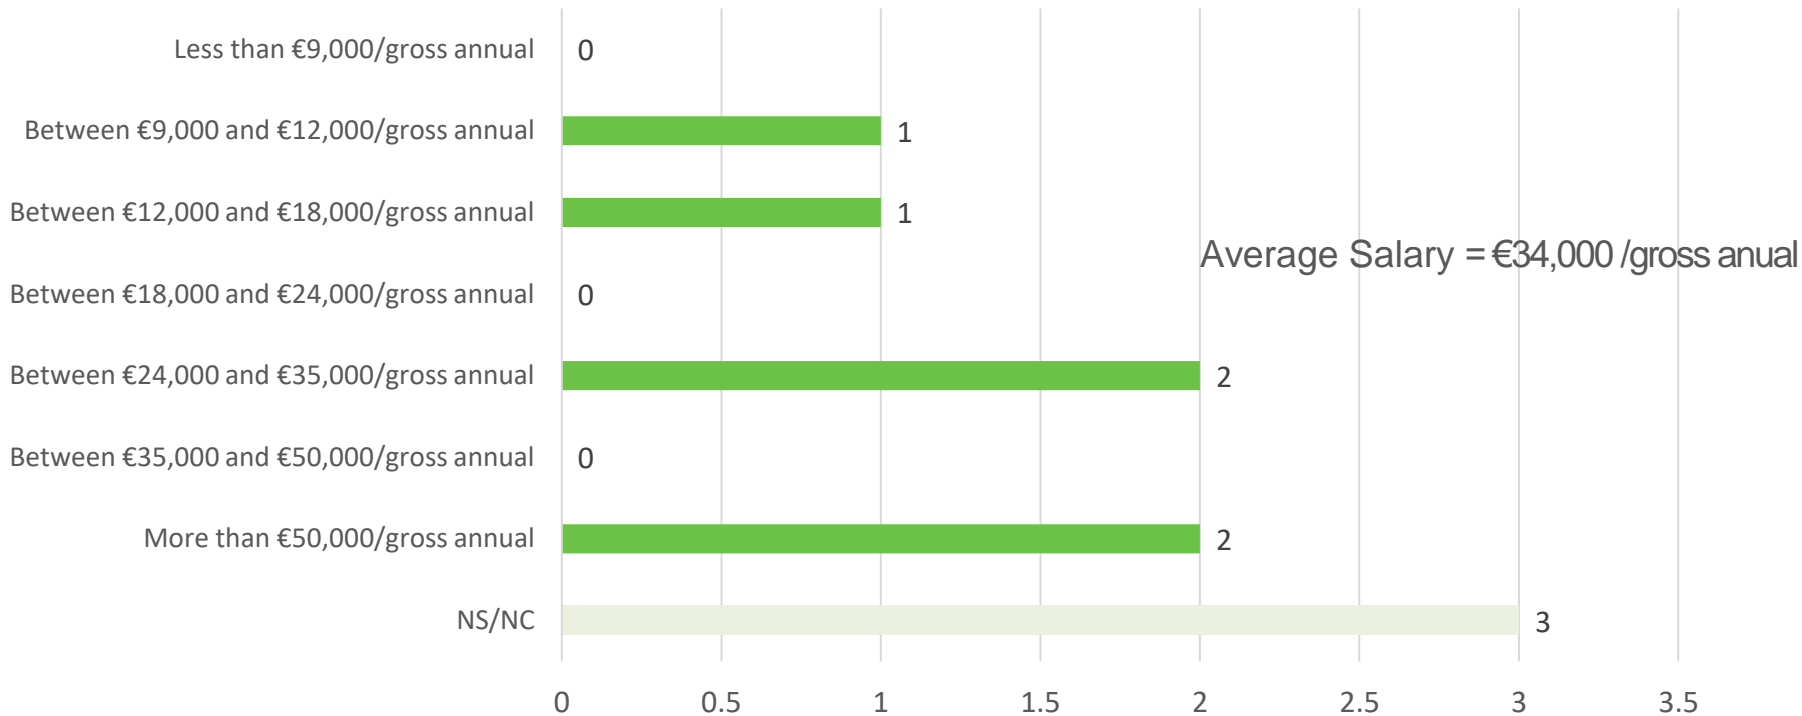

Average Salary

Doctoral students surveyed, 2021-22 academic year graduates