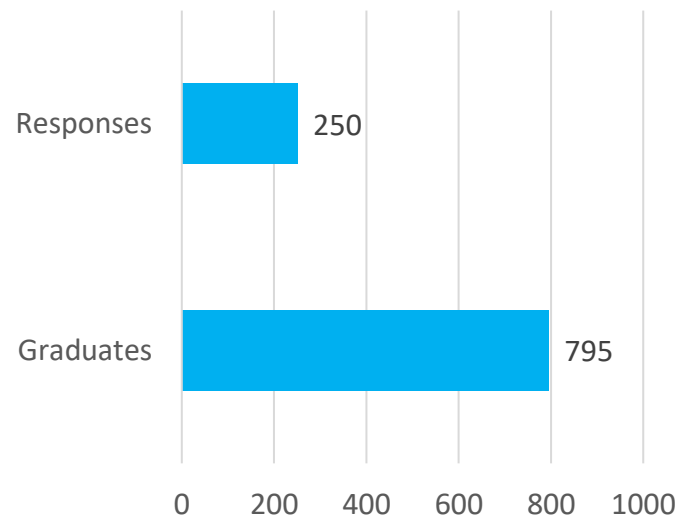

BACHELOR'S DEGREES

Graduate survey results

2021-22 academic year

Població i participació

Estudiants graduats al curs 2021-2022

TOTAL

	2021-2022
Graduates	795
Responses	250
Participation %	31,45%

- A total of **250** students who completed their undergraduate studies in the 2021-22 academic year responded. Participation was approximately **31%** of the total number of students graduating bachelor's degrees.*

Population and participation

* Bachelor's Degrees (Official and UIC Barcelona specific)

Employment Status

Students surveyed, 2021-22 academic year graduates

- **86 %** of the students graduating in 2022-23 academic year from **UIC Barcelona** are currently working.