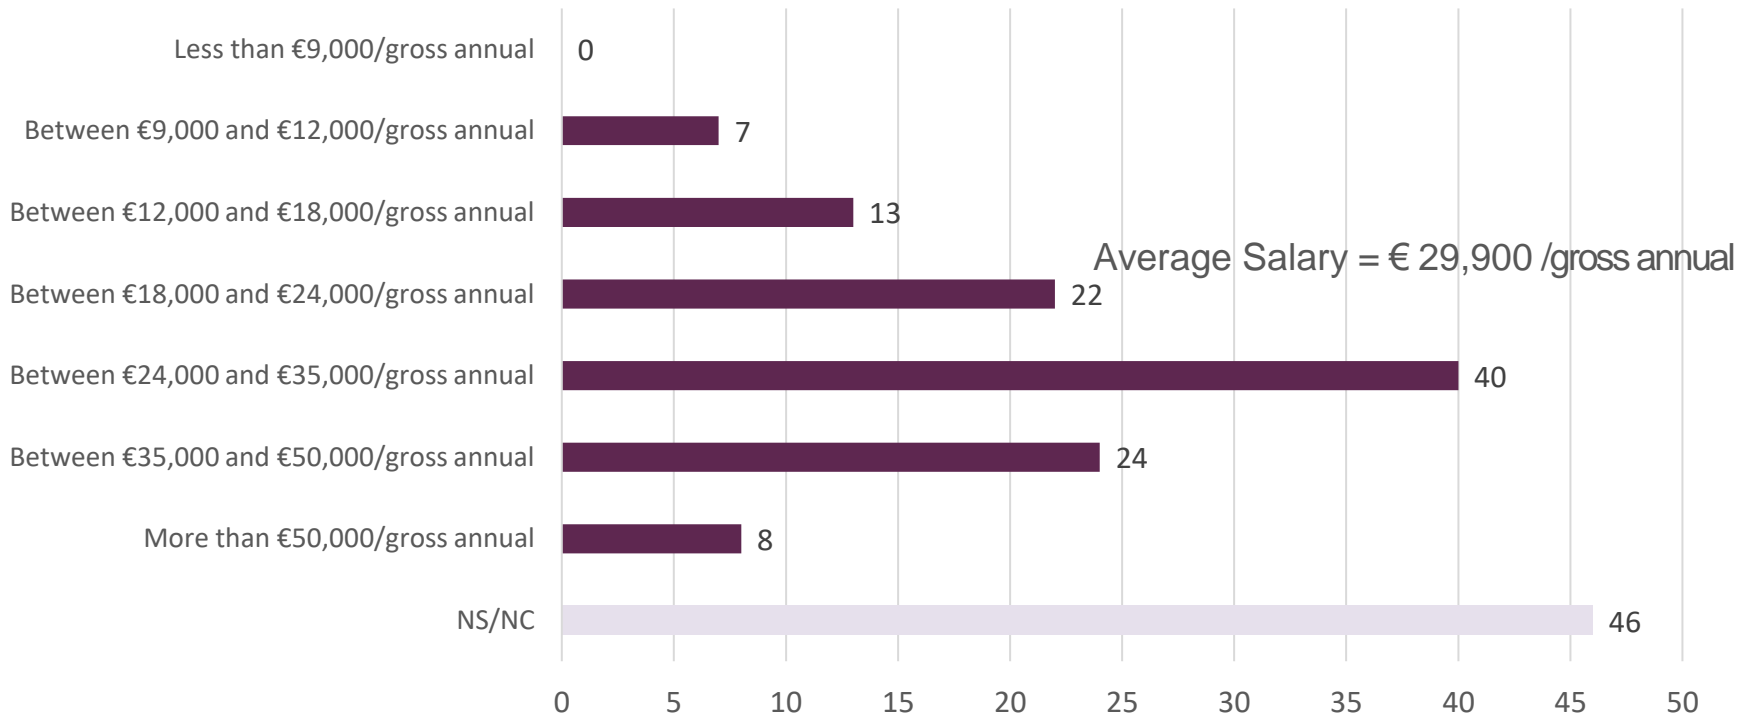

Average Salary

Master's degree students surveyed,* 2021-22 academic year graduates

* Master's degree (Official and UIC Barcelona-specific)