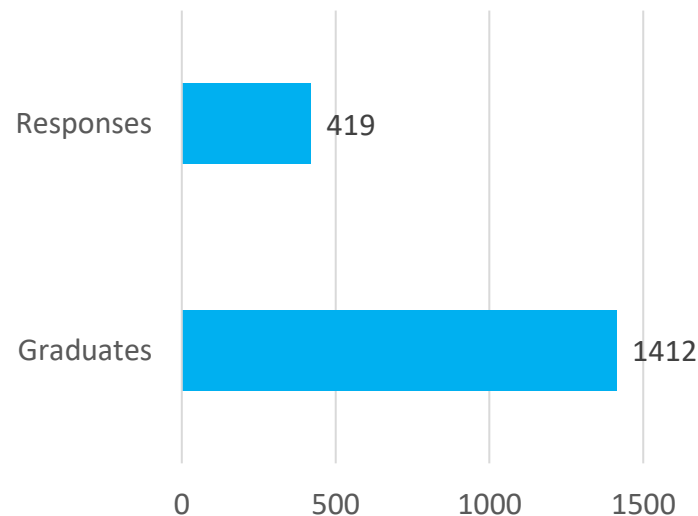

Population and participation

Students graduating in the 2022-2023 academic year

TOTAL

	2021-22
Graduates	1412
Responses	419
Participation %	29,67%

- A total of 508 students who completed their studies in the academic year **2021-22** responded. Participation was approximately **30%** of the total number of students graduating bachelor's and postgraduate degrees.*

Population and participation

* Bachelor's degrees (Official and UIC Barcelona-specific), Postgraduate degrees (Official, UIC Barcelona-specific master's and doctoral degrees)

02

DEMOGRAPHY

Gender, Age and Nationality

Demography

Students surveyed, 2021-2022 Academic year graduates

Gender

- Man
- Woman

Age

- From 21 to 25 years
- From 26 to 30 years
- More than 30 years

Nationality

- National
- International