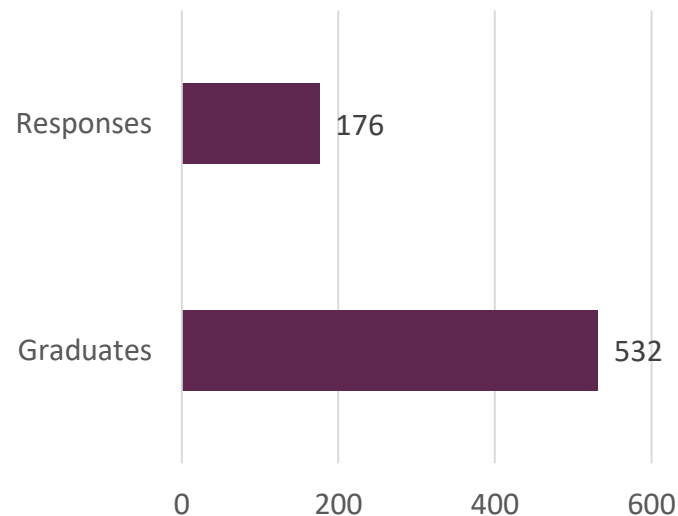

Population and participation

Students graduating master's degrees in the 2022-2023 academic year

TOTAL

	2022-2023
Graduates	532
Responses	176
Participación %	33.08%

- A total of **176** students who completed their master's degree studies in the **2022-23** academic year responded. Participation was approximately **33%** of the total number of students graduating a master's degree.*

Population and participation

* Master's degree (Official and UIC Barcelona-specific)