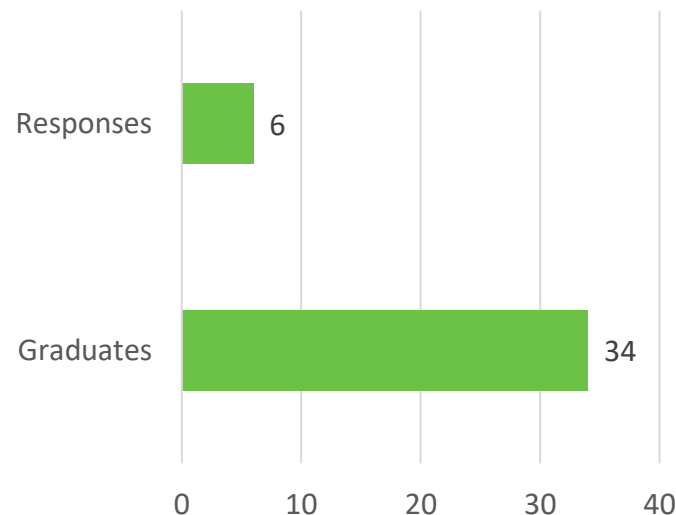

Population and participation

Students graduating master's degrees in the 2022-23 academic year

TOTAL

2022-2023	
Graduates	34
Responses	6
Participation	17,64 %

- A total of **6** students who completed their doctoral degrees's in the **2022-23** academic year responded. Participation was approximately **18%** of the total number of students graduating a doctoral degree.*

Population and participation