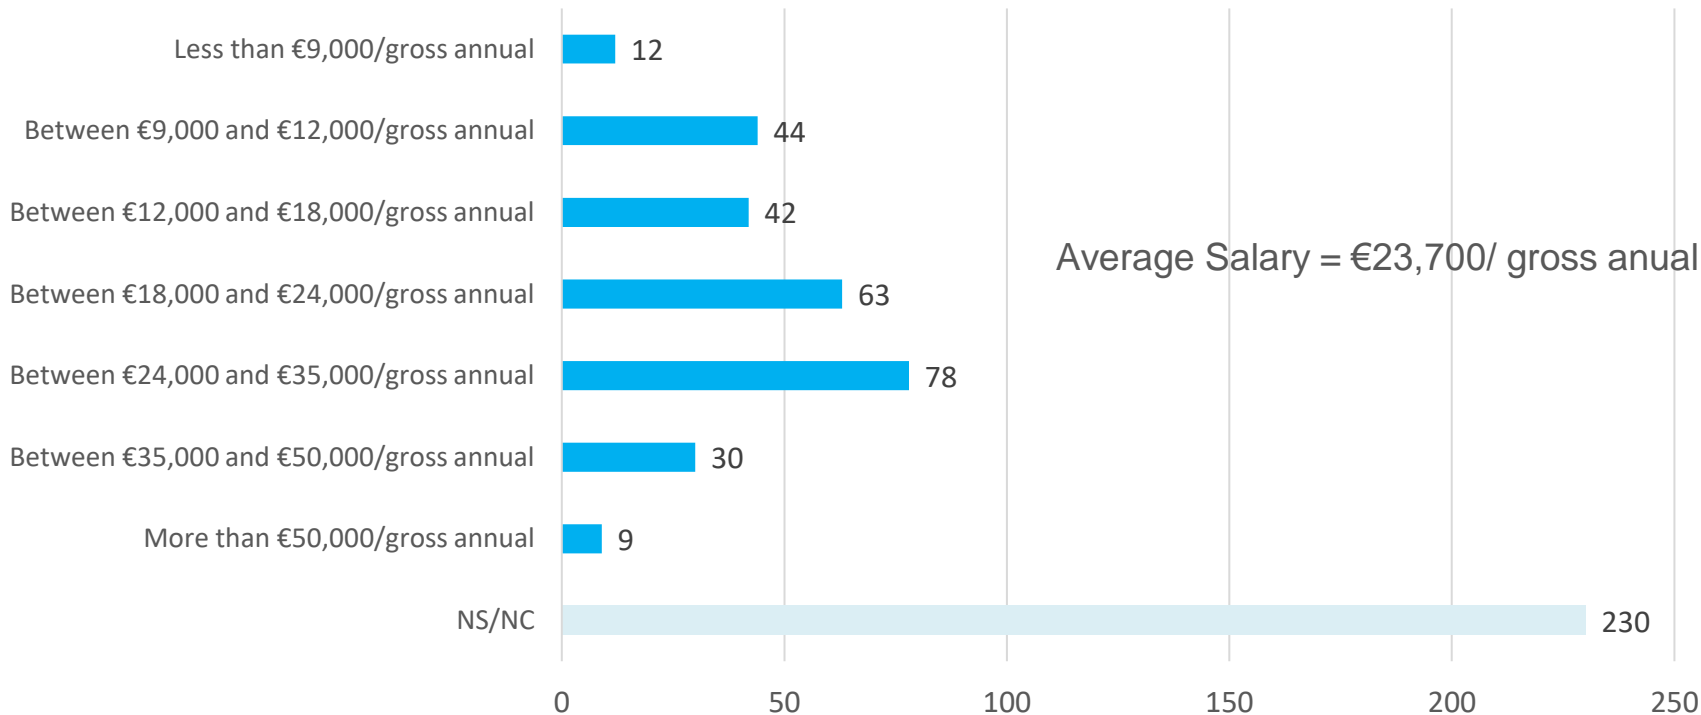

04

AVERAGE SALARY

Analysis of results

Average Salary

Students surveyed, 2022-23 academic year graduates

* Bachelor's degrees (Official and UIC Barcelona-specific), Postgraduate degrees (Official, UIC Barcelona-specific master's and doctoral degrees)