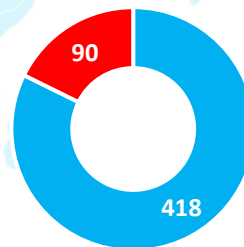

Population and participation

* Bachelor's degrees (Official and UIC Barcelona-specific), Postgraduate degrees (Official, UIC Barcelona-specific master's and doctoral degrees)

02

DEMOGRAPHY

Gender, Age and Nationality

Demography

Students surveyed, 2022-2023 Academic year graduates

Gender

- Man
- Woman

Age

- From 21 to 25 years
- From 26 to 30 years
- More than 30 years

Nationality

- National
- International

03

EMPLOYMENT STATUS

Analysis of results

Employment Status

Students surveyed, 2022-23 academic year graduates

- 69.48 %** of the students graduating in 2022-23 academic year from **UIC Barcelona** are currently working.