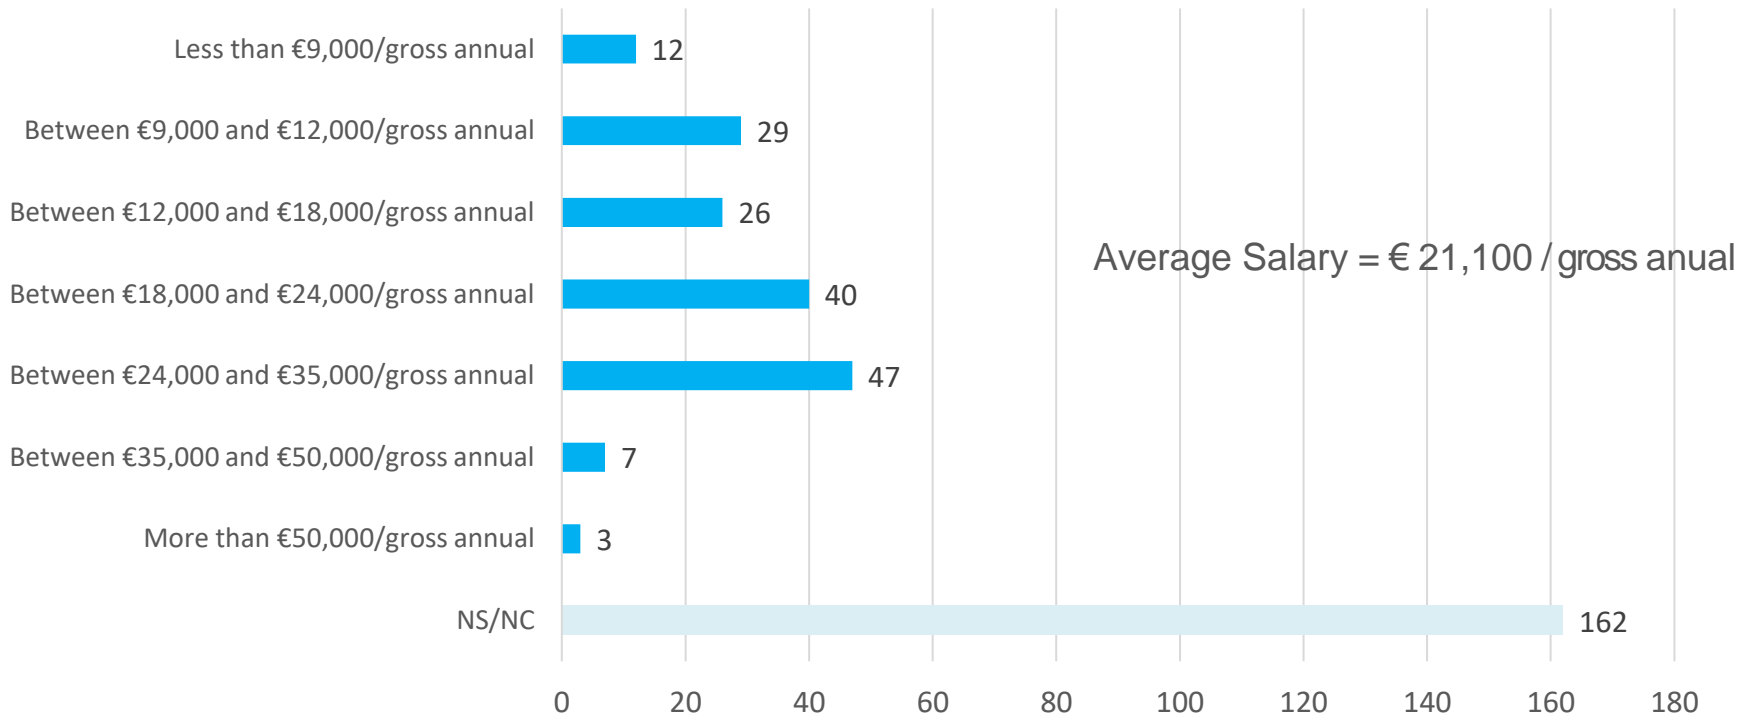

Average Salary

Bachelor's degree students surveyed, 2022-23 academic year graduates

* Bachelor's Degrees (Official and UIC Barcelona specific)