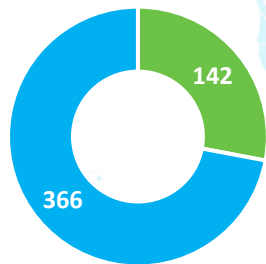

Population and participation

Students graduating in the 2022-2023 academic year

TOTAL

	2022-23
Graduates	1409
Responses	508
Participation %	36.05%

- A total of 508 students who completed their studies in the academic year **2022-23** responded. Participation was approximately **36%** of the total number of students graduating bachelor's and postgraduate degrees.*

Population and participation

* Bachelor's degrees (Official and UIC Barcelona-specific), Postgraduate degrees (Official, UIC Barcelona-specific master's and doctoral degrees)

02

DEMOGRAPHY

Gender, Age and Nationality

Demography

Students surveyed, 2022-2023 Academic year graduates

Gender

- Man
- Woman

Age

- From 21 to 25 years
- From 26 to 30 years
- More than 30 years

Nationality

- National
- International