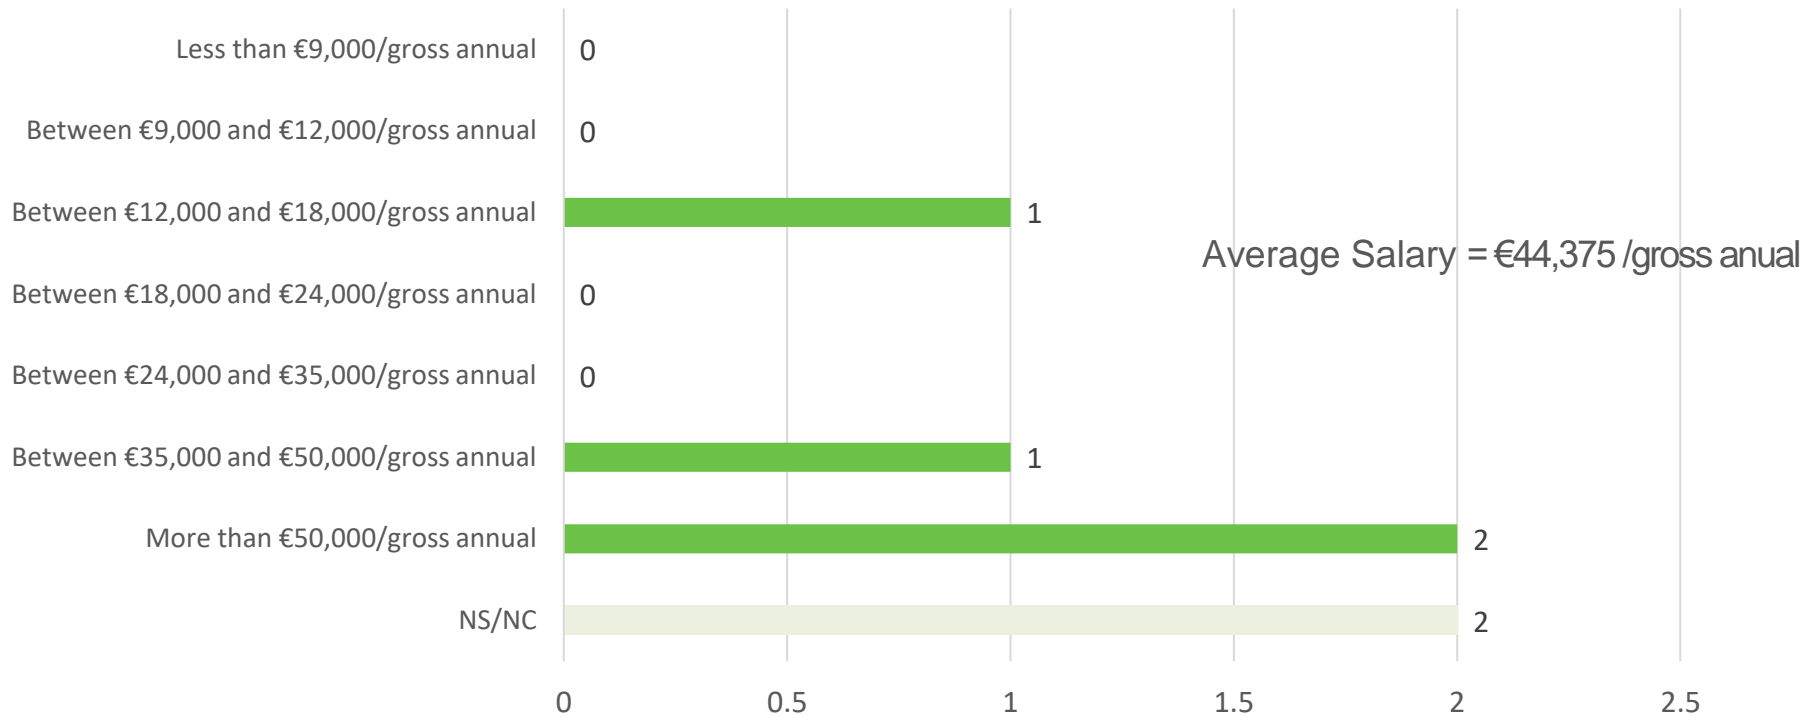

Average Salary

Doctoral students surveyed, 2022-23 academic year graduates