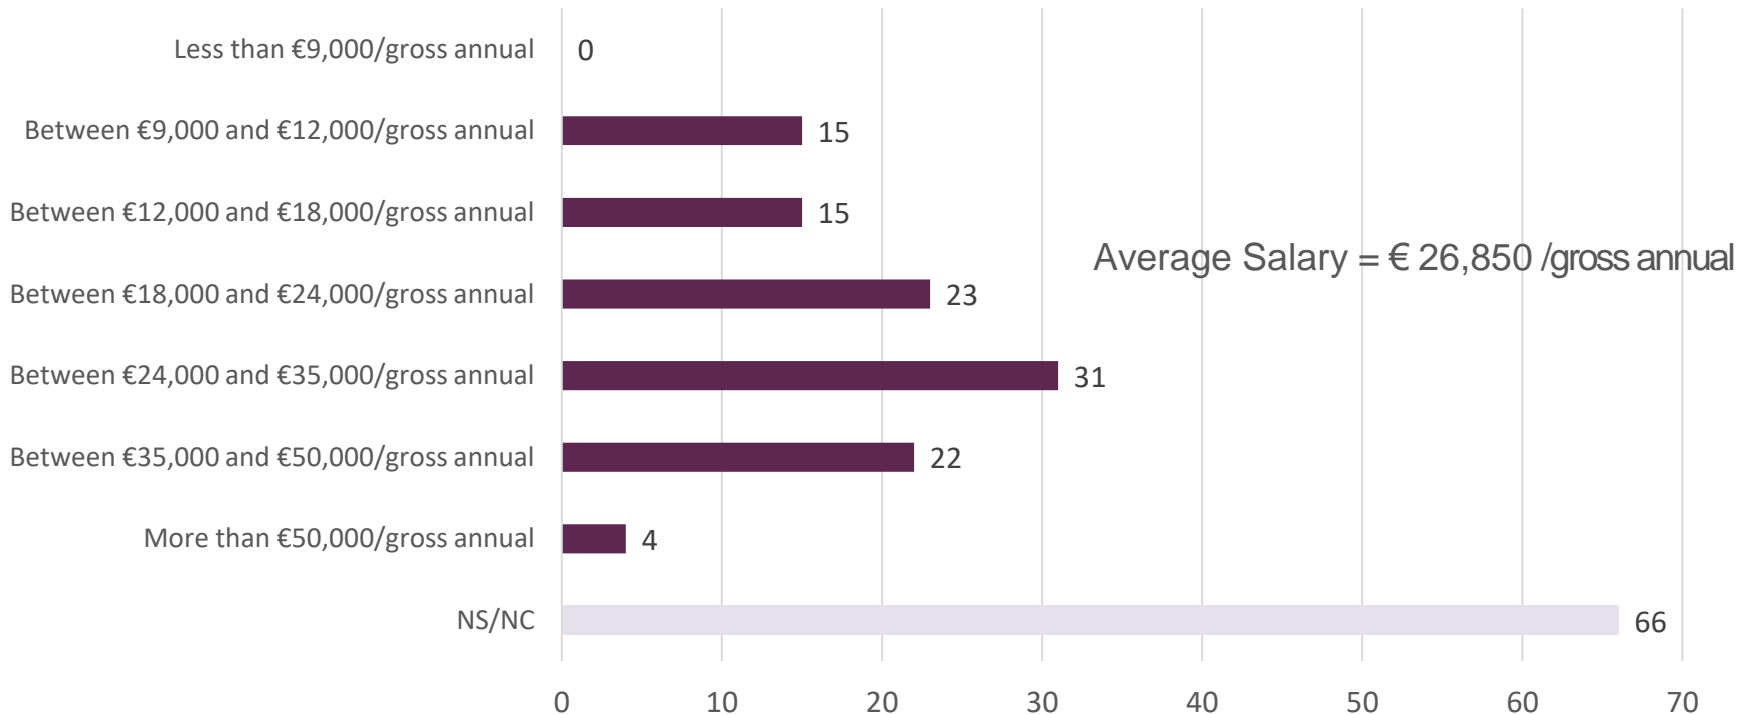

Average Salary

Master's degree students surveyed,* 2022-23 academic year graduates

* Master's degree (Official and UIC Barcelona-specific)