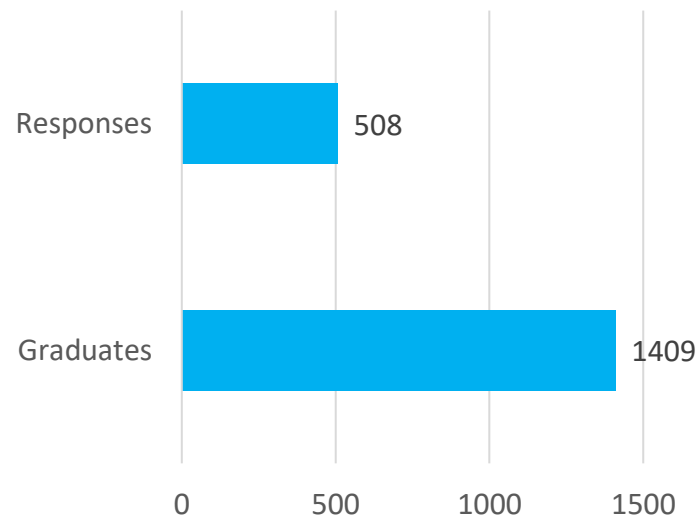

Population and participation

Students graduating in the 2022-2023 academic year

TOTAL

	2022-23
Graduates	1409
Responses	508
Participation %	36.05%

- A total of 508 students who completed their studies in the academic year **2022-23** responded. Participation was approximately **36%** of the total number of students graduating bachelor's and postgraduate degrees.*

Population and participation

* Bachelor's degrees (Official and UIC Barcelona-specific), Postgraduate degrees (Official, UIC Barcelona-specific master's and doctoral degrees)

02

DEMOGRAPHY

Gender, Age and Nationality

Demography

Students surveyed, 2022-2023 Academic year graduates

Gender

- Man
- Woman

Age

- From 21 to 25 years
- From 26 to 30 years
- More than 30 years

Nationality

- National
- International