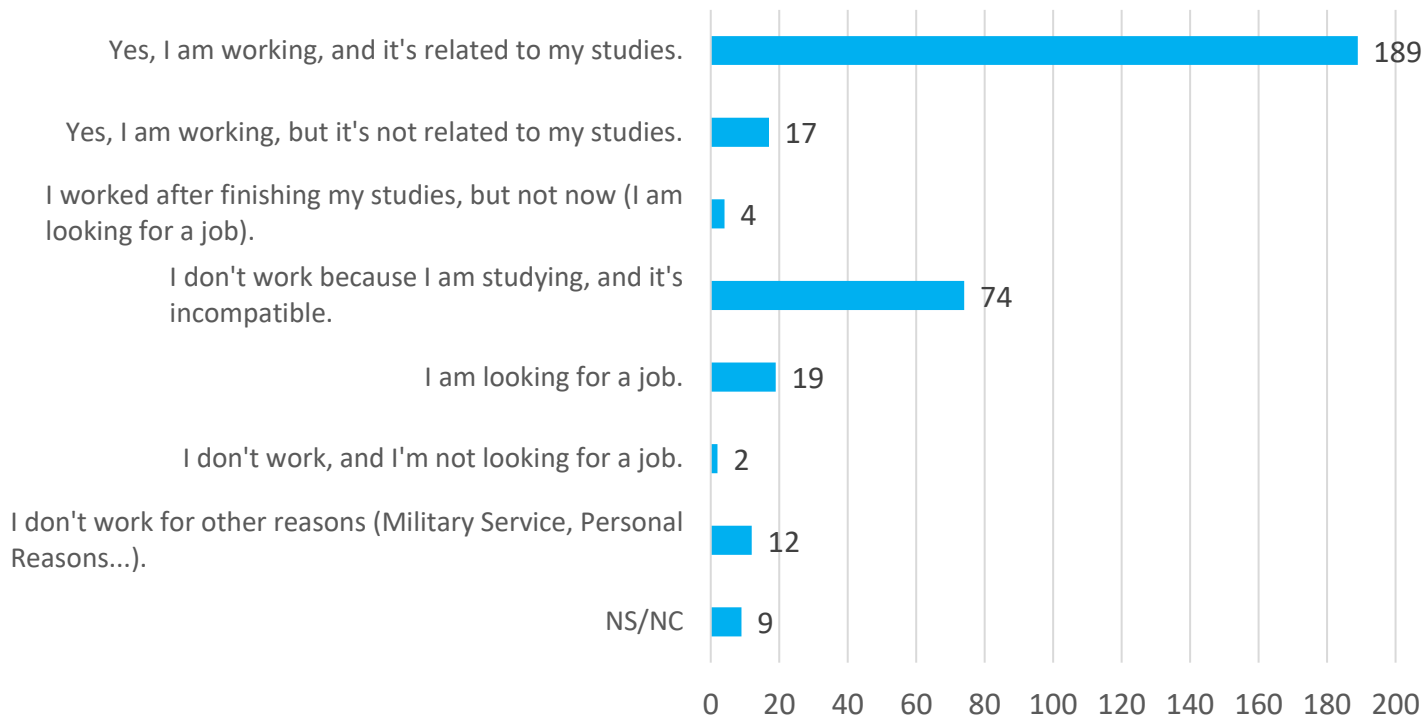

Population and participation

* Bachelor's Degrees (Official and UIC Barcelona specific)

Employment Status

Students surveyed, 2022-23 academic year graduates

- **63.19 %** of the students graduating in 2022-23 academic year from **UIC Barcelona** are currently working.