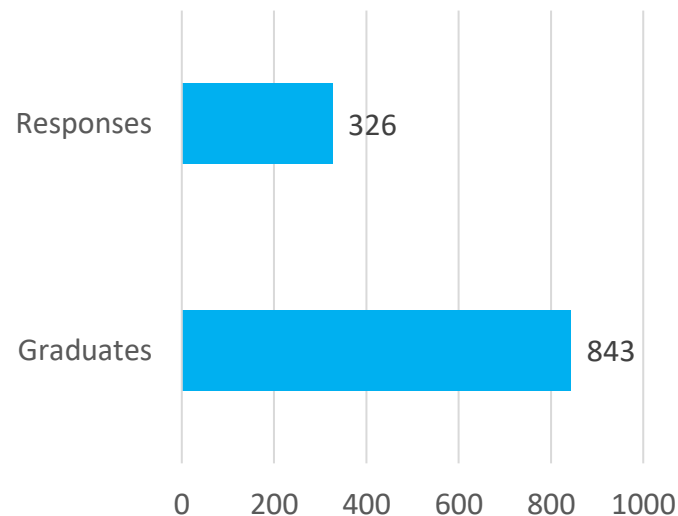

BACHELOR'S DEGREES

Graduate survey results

2022-23 academic year

Població i participació

Estudiants graduats al curs 2022-2023

TOTAL

	2022-2023
Graduates	843
Responses	326
Participation %	38,67%

- A total of **326** students who completed their undergraduate studies in the 2022-23 academic year responded. Participation was approximately **38.67%** of the total number of students graduating bachelor's degrees.*

Population and participation

* Bachelor's Degrees (Official and UIC Barcelona specific)

Employment Status

Students surveyed, 2022-23 academic year graduates

- **63.19 %** of the students graduating in 2022-23 academic year from **UIC Barcelona** are currently working.