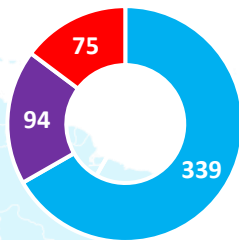

Population and participation

* Bachelor's degrees (Official and UIC Barcelona-specific), Postgraduate degrees (Official, UIC Barcelona-specific master's and doctoral degrees)

02

DEMOGRAPHY

Gender, Age and Nationality

Demography

Students surveyed, 2022-2023 Academic year graduates

Gender

- Man
- Woman

Age

- From 21 to 25 years
- From 26 to 30 years
- More than 30 years

Nationality

- National
- International

03

EMPLOYMENT STATUS

Analysis of results

Employment Status

Students surveyed, 2022-23 academic year graduates

- 69.48 %** of the students graduating in 2022-23 academic year from **UIC Barcelona** are currently working.